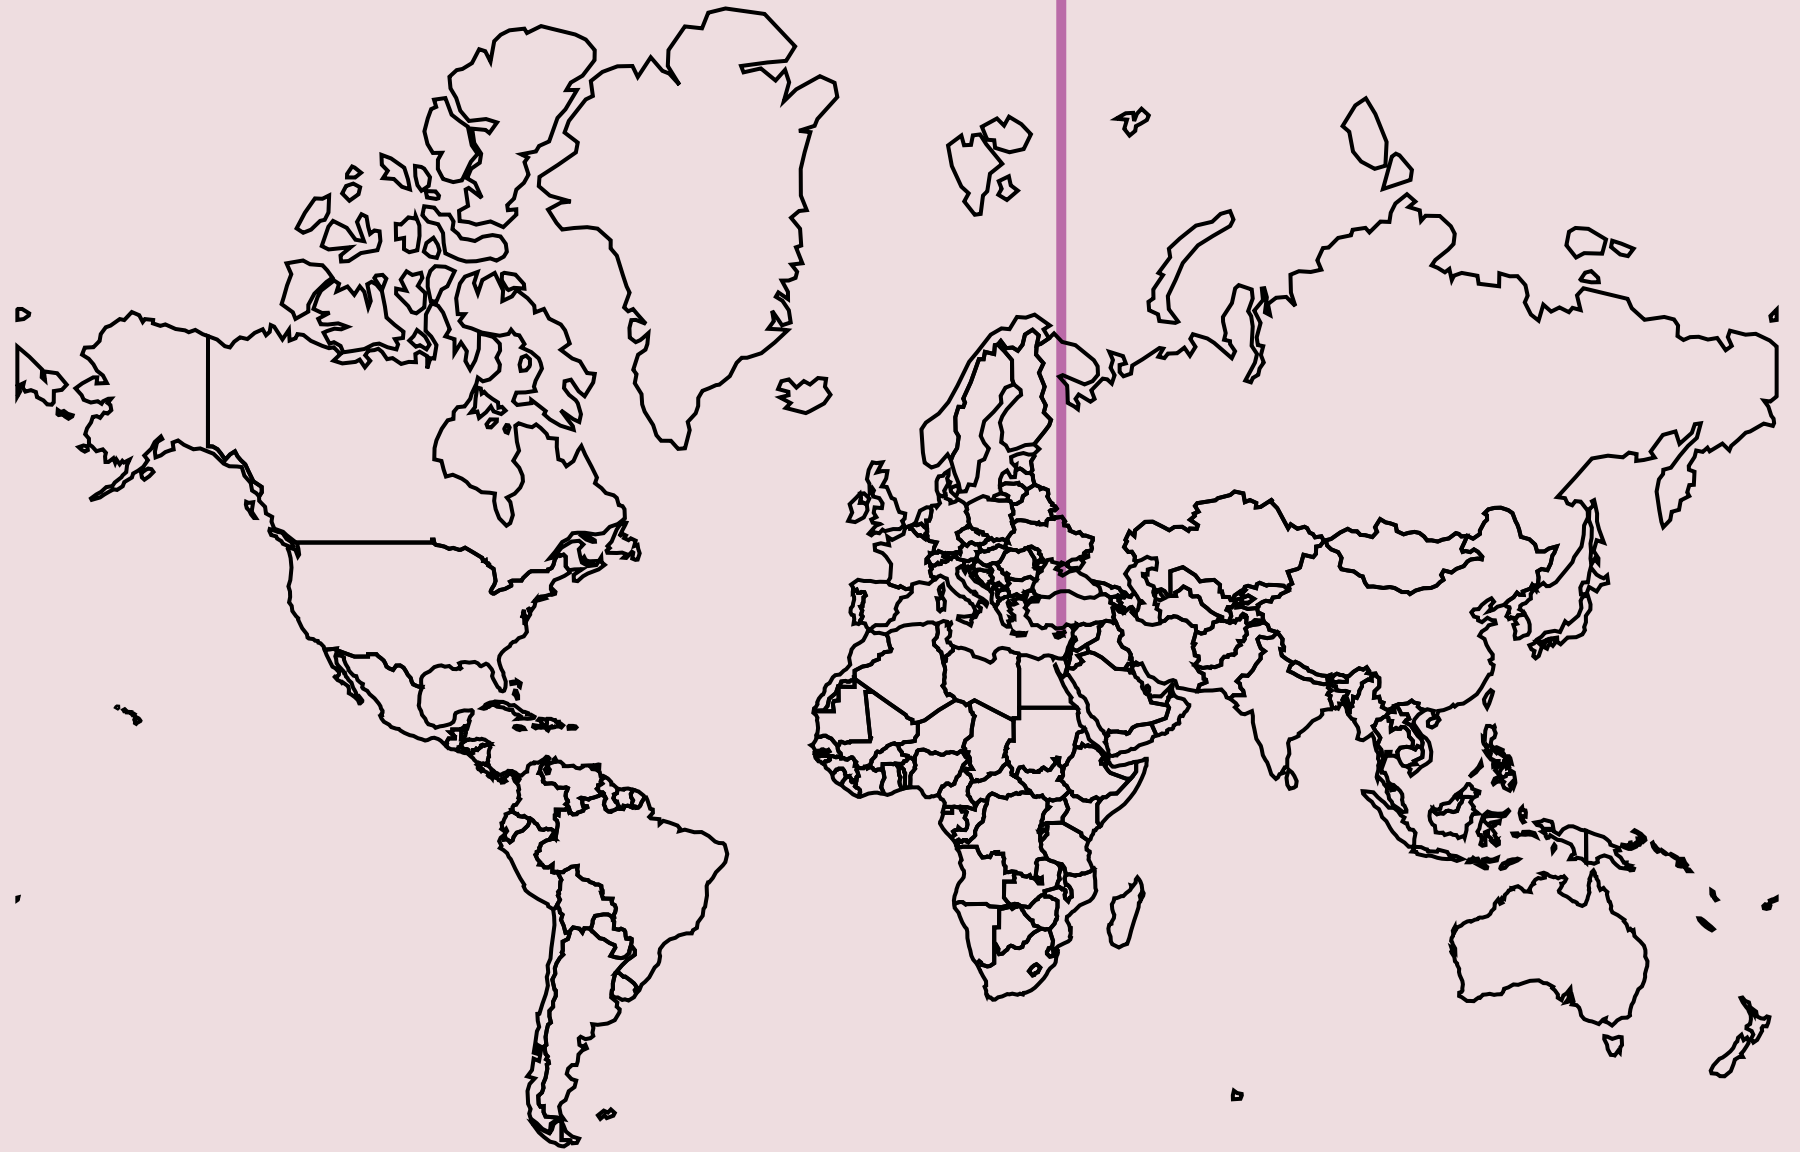

Karate 1 Premier League - Series A 2025

Click on website and map at bottom. For all events visit gbud.in/w7f

Months

J

F

M

A

M

J

J

A

S

O

N

D

Sports

Karate 1 Premier League - Series A

Karate

Larnaca, Cyprus

Fri, 14 Feb to Sun, 16 Feb

[https://www.wkf.net/...](https://www.wkf.net/)

Open Street Map

Google Map

Feb

Su	M	T	W	T	F	Sa
						1
2	3	4	5	6	7	8
9	10	11	12	13	14	15
16	17	18	19	20	21	22
23	24	25	26	27	28	

<https://gbud.in/w7f>